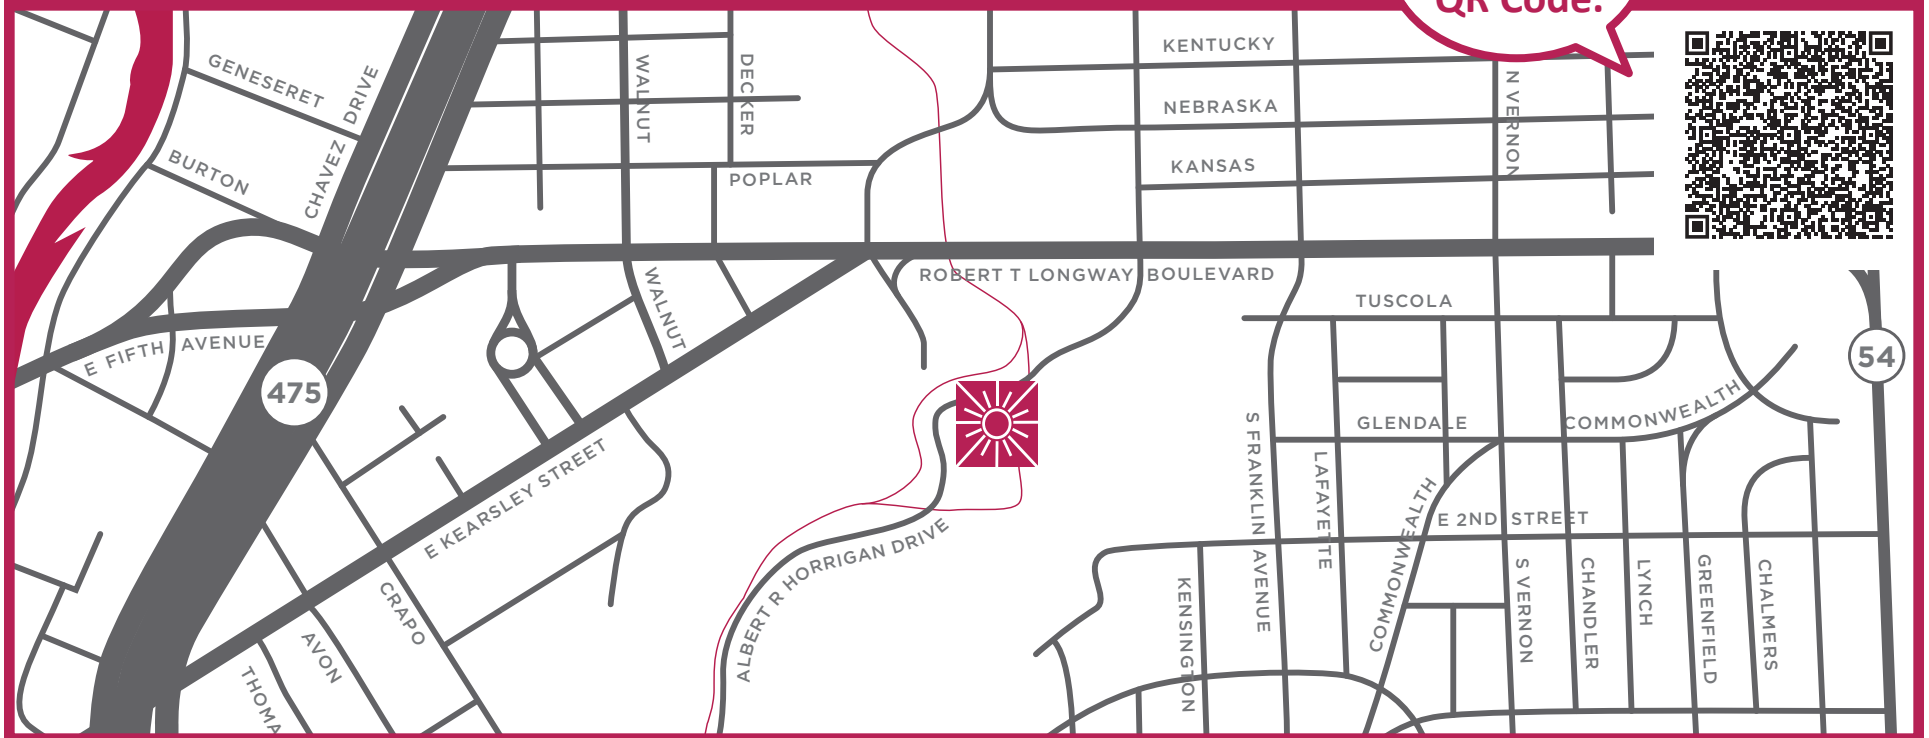

Hey Siri,  
scan a  
QR Code.

Scan to bring  
up directions  
on your phone

## FROM SOUTHBOUND I-75

- ↖ Merge onto I-475 S via EXIT 125 toward Downtown Flint 9.35 miles
- ↗ Take EXIT 8A toward Longway Boulevard 0.31 miles
- ↖ Merge onto SB Chavez Drive 0.08 miles
- ← Take the first left onto Robert T Longway Boulevard 0.75 miles
- Turn right onto Albert R Horrigan Drive 0.12 miles
- ← Take the first left 0.11 miles
- 302 Kensington Ave  
Flint, Michigan 48503-2044

## FROM NORTHBOUND I-75

- ↖ Merge onto I-475 N via EXIT 111 toward Downtown Flint 7.45 miles
- ↗ Take EXIT 8A toward Longway Boulevard 0.19 miles
- ↖ Merge onto N.B. Chavez Drive 0.04 miles
- ↗ Turn slight right onto Robert T Longway Boulevard 0.68 miles
- Turn right onto Albert R Horrigan Drive 0.12 miles
- ← Take the first left 0.11 miles
- 302 Kensington Ave  
Flint, Michigan 48503-2044

## FROM EASTBOUND I-69

- ↖ Merge onto I-475 N via EXIT 137 toward Saginaw 1.38 miles
- ↗ Take EXIT 8A toward Longway Boulevard 0.19 miles
- ↖ Merge onto N.B. Chavez Drive 0.04 miles
- ↗ Turn slight right onto Robert T Longway Boulevard 0.68 miles
- Turn right onto Albert R Horrigan Drive 0.12 miles
- ← Take the first left 0.11 miles
- 302 Kensington Ave  
Flint, Michigan 48503-2044